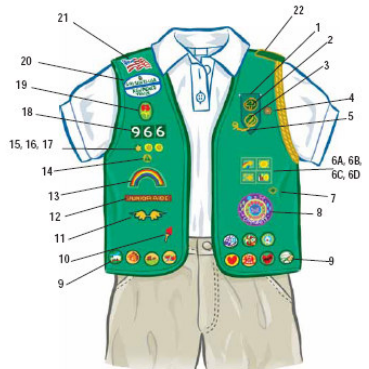

Girl Scout Junior Vest