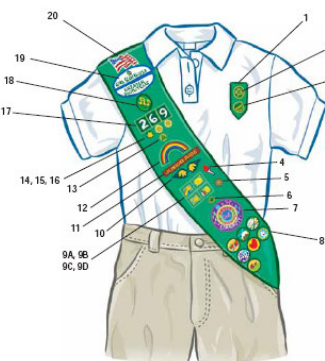

Girl Scout Junior Sash