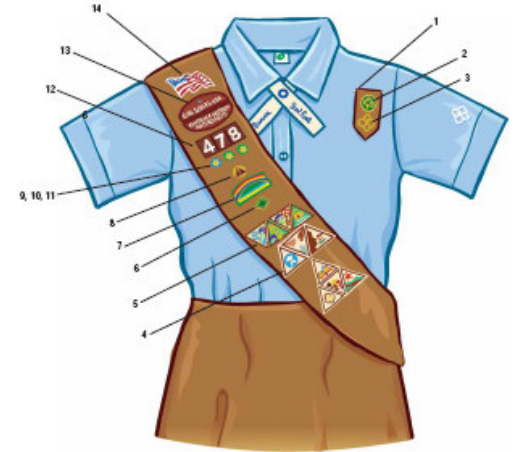

Girl Scout Brownie Sash