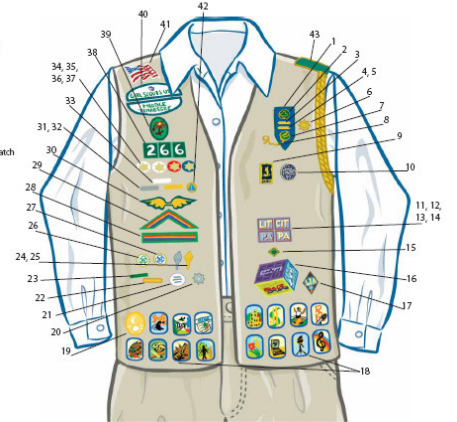

Girl Scout Cadettes, Seniors, and Ambassadors